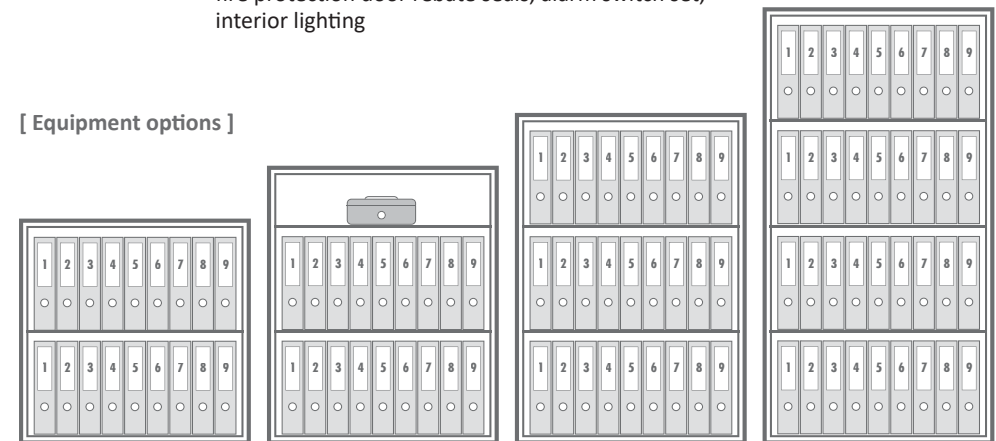

[Equipment options]

AWS0800

AWS1000

AWS1200

AWS1500

Model	Outside dimensions h x w x d (mm)	Inside dimensions h x w x d (mm)	SH	Volume (l)	Weight (appr. kg)
AWS0800RK / AWS0800RE	770 x 790 x 650	720 x 740 x 525	1	280	310
AWS1000RK / AWS1000RE	950 x 790 x 650	900 x 740 x 525	2	350	360
AWS1200RK / AWS1200RE	1130 x 790 x 650	1080 x 740 x 525	2	420	410
AWS1500RK / AWS1500RE	1490 x 790 x 650	1440 x 740 x 525	3	559	510

SH = Shelf

Please add 60 mm to the listed outside depth for mountings.