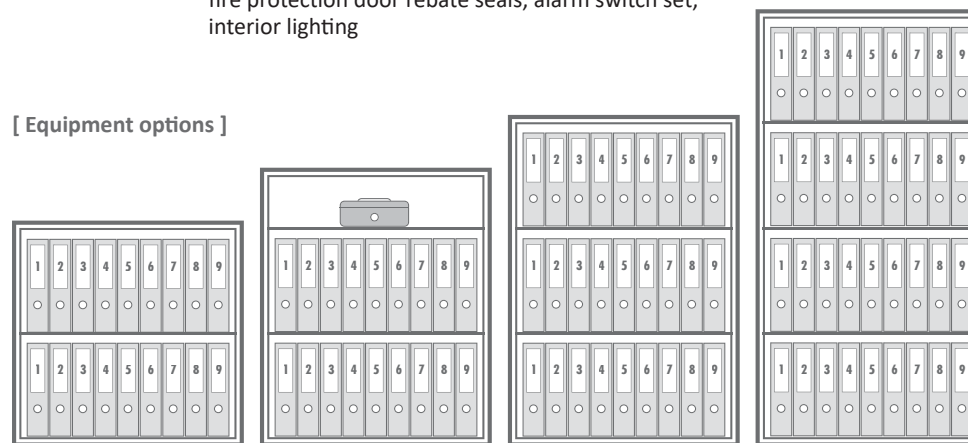

[Equipment options]

BWS0800

BWS1000

BWS1200

BWS1500

Model	Outside dimensions h x w x d (mm)	Inside dimensions h x w x d (mm)	SH	Volume (l)	Weight (appr. kg)
BWS0800RK / BWS0800RE	770 x 790 x 650	720 x 740 x 525	1	280	340
BWS1000RK / BWS1000RE	950 x 790 x 650	900 x 740 x 525	2	350	395
BWS1200RK / BWS1200RE	1130 x 790 x 650	1080 x 740 x 525	2	420	450
BWS1500RK / BWS1500RE	1490 x 790 x 650	1440 x 740 x 525	3	559	560

SH = Shelf

Please add 60 mm to the listed outside depth for mountings.